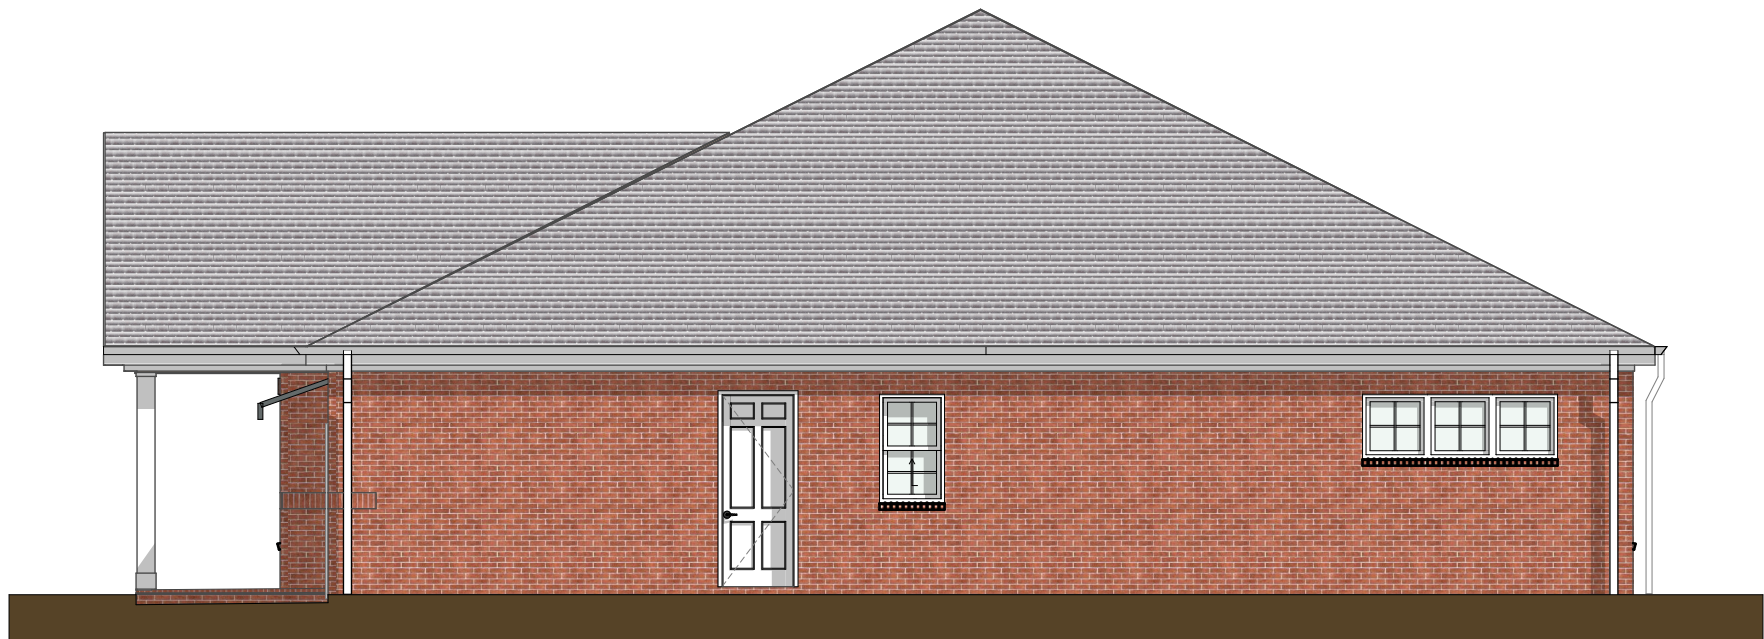

Spruce
1935 Square Feet

Front Elevation

Back Elevation

ALDRSGATE

Side Elevation

Side Elevation

Spruce

Spruce
1935 Square Feet

Front Elevation

Back Elevation

Spruce

ALDERSGATE

Side Elevation

Side Elevation

Spruce

1935 square feet - Back Porch Option

Spruce

Back Elevation Screened Option

Back Elevation Sunroom Option

Spruce

Back Elevation Screened Option

Back Elevation Sunroom Option

Spruce

ALDRSGATE

1935 square feet - Back Porch Screened Option

Spruce

ALDRSGATE

1935 square feet - Plan Back Porch Sunroom Option

Spruce