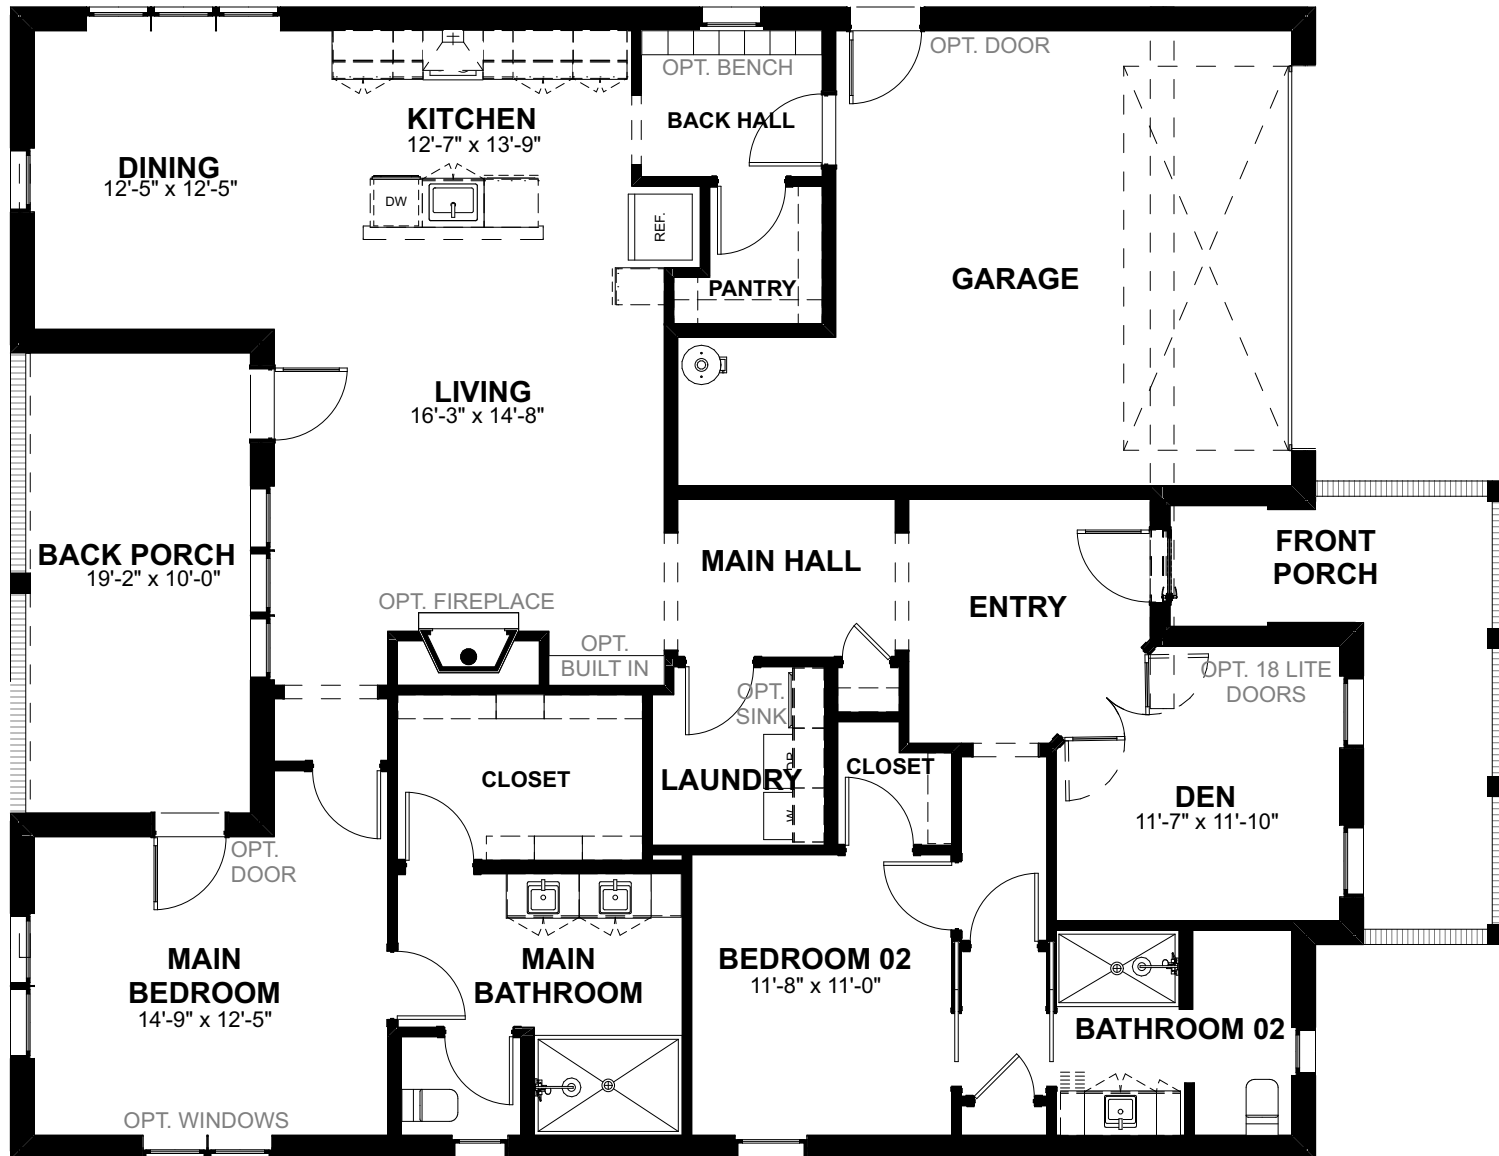

Spruce
1935 Square Feet

Front Elevation

Back Elevation

ALDRSGATE

Side Elevation

Side Elevation

Spruce

Spruce
1935 Square Feet

Front Elevation

Back Elevation

Spruce

ALDERSGATE

Side Elevation

Side Elevation

Spruce

1935 square feet - Back Porch Option

Spruce

Back Elevation Screened Option

Back Elevation Sunroom Option

Spruce

Back Elevation Screened Option

Back Elevation Sunroom Option

Spruce

ALDRSGATE

1935 square feet - Back Porch Screened Option

Spruce

ALDRSGATE

1935 square feet - Plan Back Porch Sunroom Option

Spruce