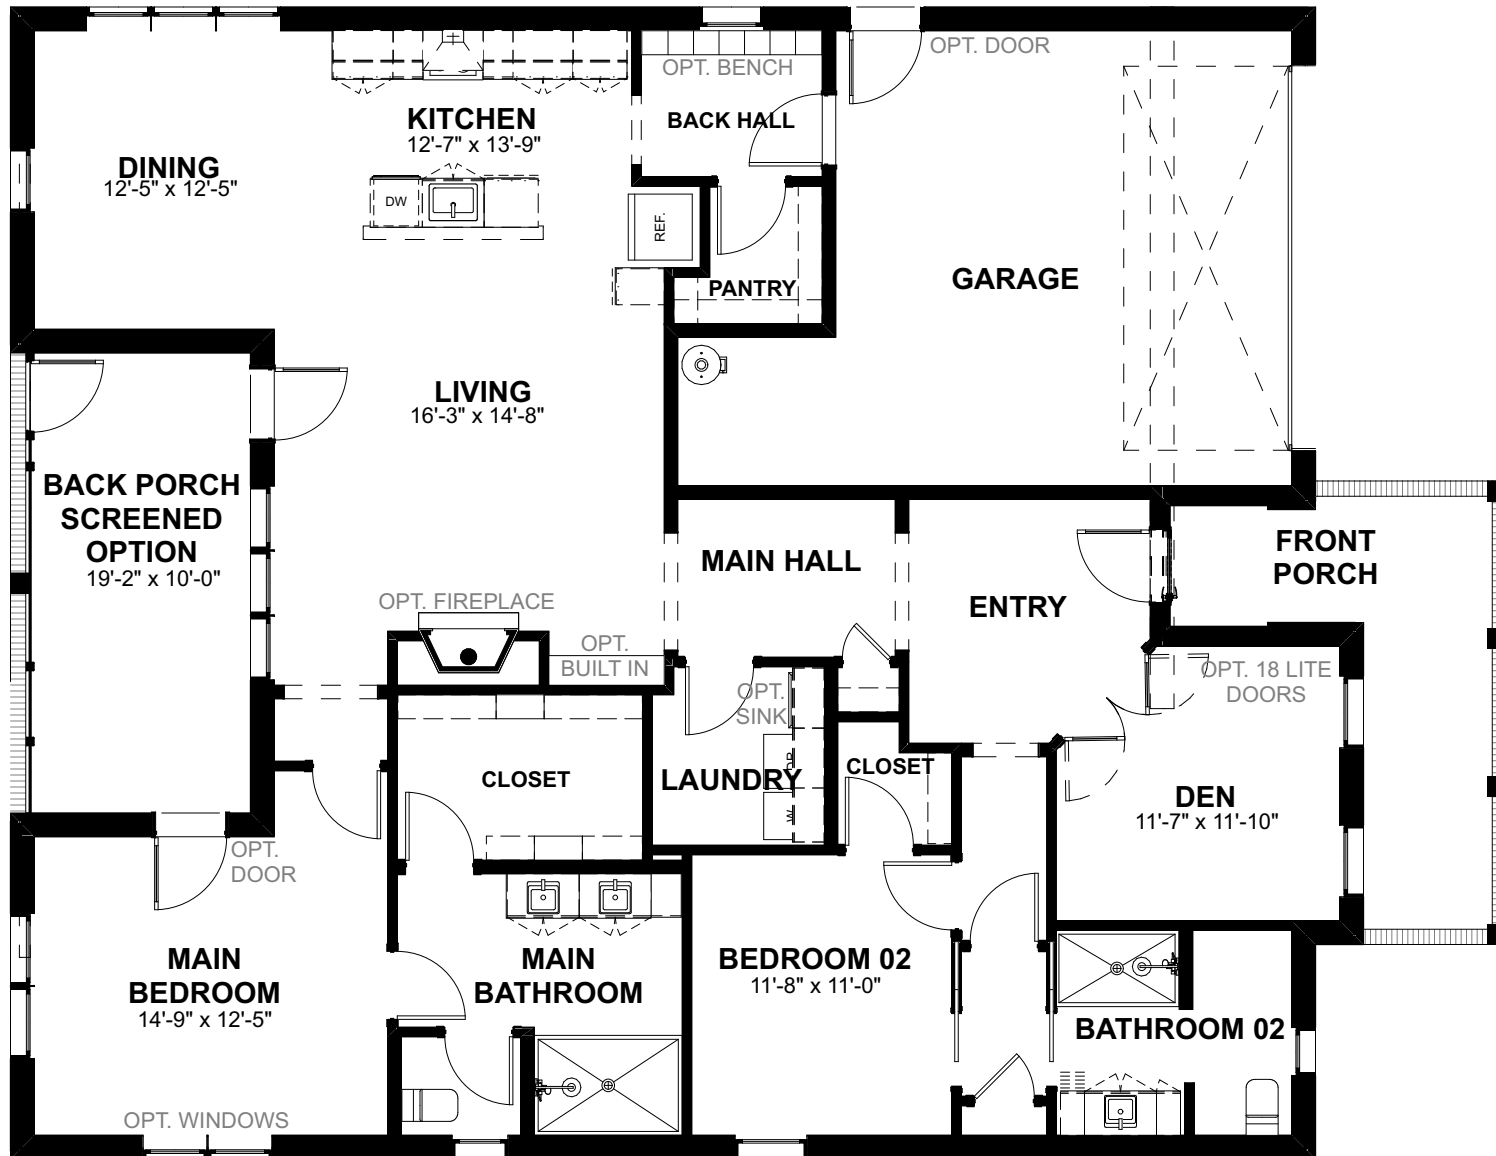

Front Elevation

Back Elevation

Spruce

ALDERSGATE

Side Elevation

Side Elevation

Spruce

1935 square feet - Back Porch Option

Spruce

Back Elevation Screened Option

Back Elevation Sunroom Option

Spruce

Back Elevation Screened Option

Back Elevation Sunroom Option

Spruce

ALDRSGATE

1935 square feet - Back Porch Screened Option

Spruce

ALDRSGATE

1935 square feet - Plan Back Porch Sunroom Option

Spruce