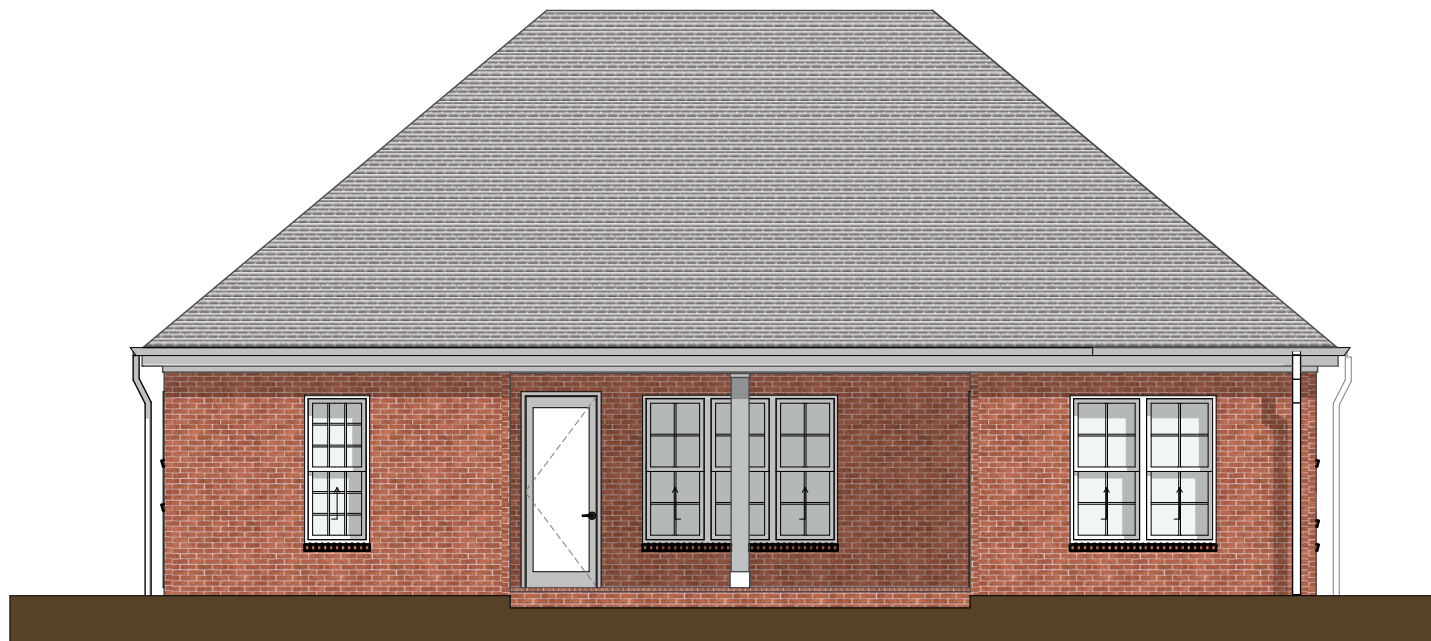

Spruce
1935 Square Feet

Front Elevation

Back Elevation

ALDRSGATE

Side Elevation

Side Elevation

Spruce

Spruce
1935 Square Feet

Front Elevation

Back Elevation

Spruce

ALDERSGATE

Side Elevation

Side Elevation

Spruce

1935 square feet - Back Porch Option

Spruce

Back Elevation Screened Option

Back Elevation Sunroom Option

Spruce

Back Elevation Screened Option

Back Elevation Sunroom Option

Spruce

ALDRSGATE

1935 square feet - Back Porch Screened Option

Spruce

ALDRSGATE

1935 square feet - Plan Back Porch Sunroom Option

Spruce