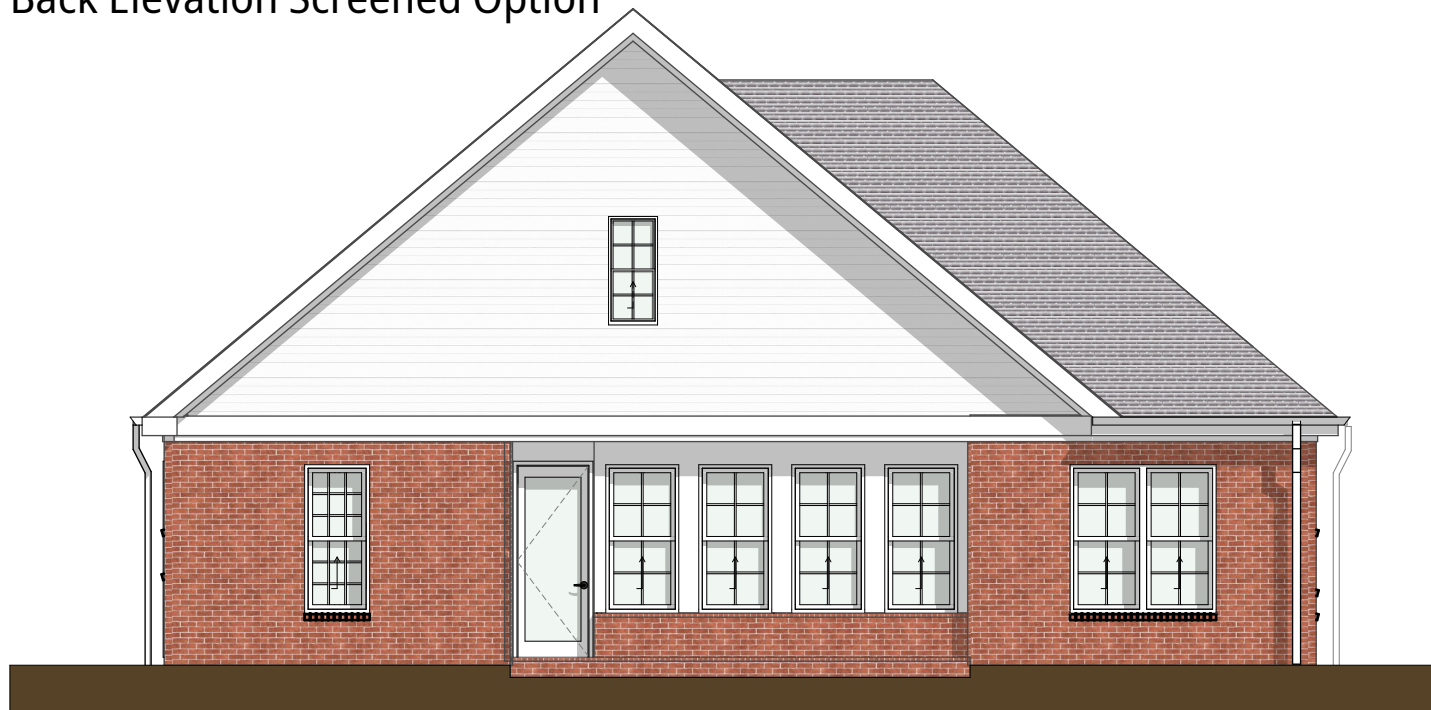

Spruce
1935 Square Feet

Front Elevation

Back Elevation

ALDRSGATE

Side Elevation

Side Elevation

Spruce

Spruce
1935 Square Feet

Front Elevation

Back Elevation

Spruce

ALDERSGATE

Side Elevation

Side Elevation

Spruce

1935 square feet - Back Porch Option

Spruce

Back Elevation Screened Option

Back Elevation Sunroom Option

Spruce

Back Elevation Screened Option

Back Elevation Sunroom Option

Spruce

ALDRSGATE

1935 square feet - Back Porch Screened Option

Spruce

ALDRSGATE

1935 square feet - Plan Back Porch Sunroom Option

Spruce