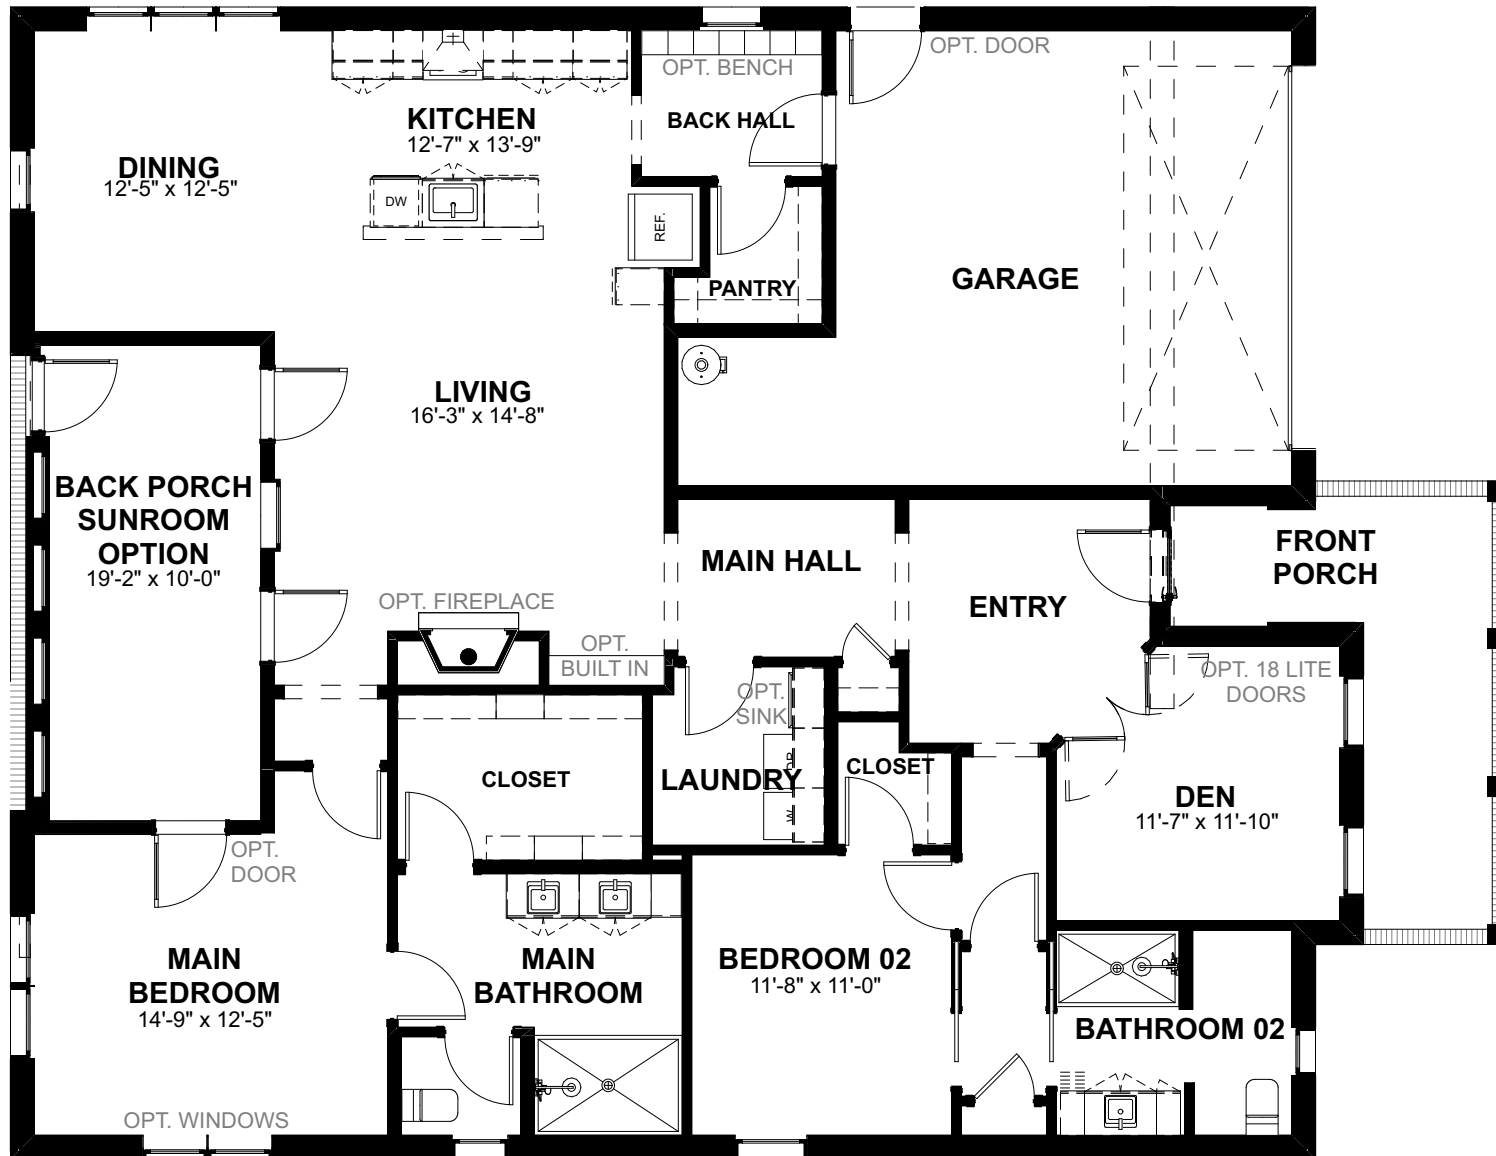

Front Elevation

Back Elevation

Spruce

ALDERSGATE

Side Elevation

Side Elevation

Spruce

1935 square feet - Back Porch Option

Spruce

Back Elevation Screened Option

Back Elevation Sunroom Option

Spruce

Back Elevation Screened Option

Back Elevation Sunroom Option

Spruce

ALDRSGATE

1935 square feet - Back Porch Screened Option

Spruce

ALDRSGATE

1935 square feet - Plan Back Porch Sunroom Option

Spruce