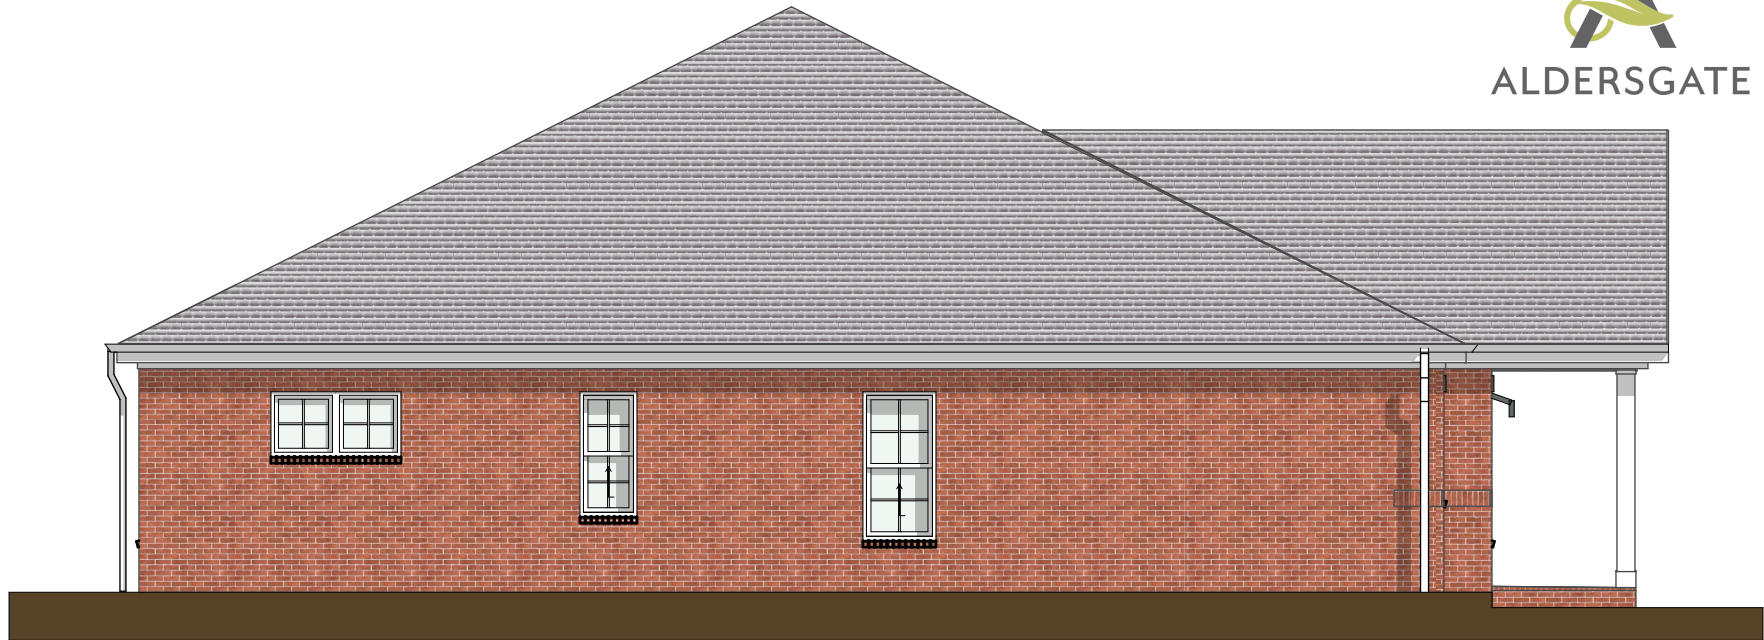

Spruce
1935 Square Feet

Front Elevation

Back Elevation

ALDRSGATE

Side Elevation

Side Elevation

Spruce

Spruce
1935 Square Feet

Front Elevation

Back Elevation

Spruce

ALDERSGATE

Side Elevation

Side Elevation

Spruce

1935 square feet - Back Porch Option

Spruce

Back Elevation Screened Option

Back Elevation Sunroom Option

Spruce

Back Elevation Screened Option

Back Elevation Sunroom Option

Spruce

ALDRSGATE

1935 square feet - Back Porch Screened Option

Spruce

ALDRSGATE

1935 square feet - Plan Back Porch Sunroom Option

Spruce