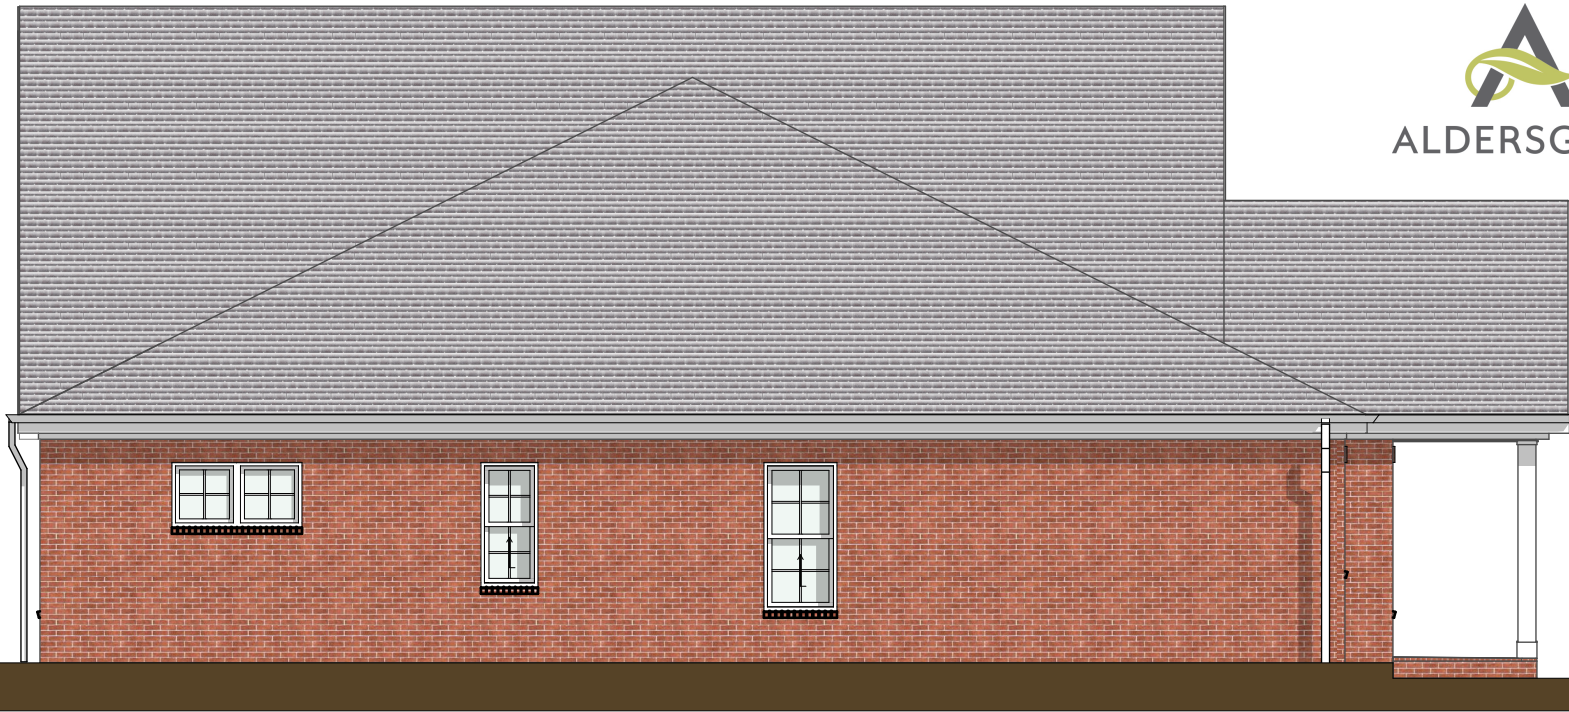

Spruce
1935 Square Feet

Front Elevation

Back Elevation

ALDRSGATE

Side Elevation

Side Elevation

Spruce

Spruce
1935 Square Feet

Front Elevation

Back Elevation

Spruce

ALDERSGATE

Side Elevation

Side Elevation

Spruce

1935 square feet - Back Porch Option

Spruce

Back Elevation Screened Option

Back Elevation Sunroom Option

Spruce

Back Elevation Screened Option

Back Elevation Sunroom Option

Spruce

ALDRSGATE

1935 square feet - Back Porch Screened Option

Spruce

ALDRSGATE

1935 square feet - Plan Back Porch Sunroom Option

Spruce