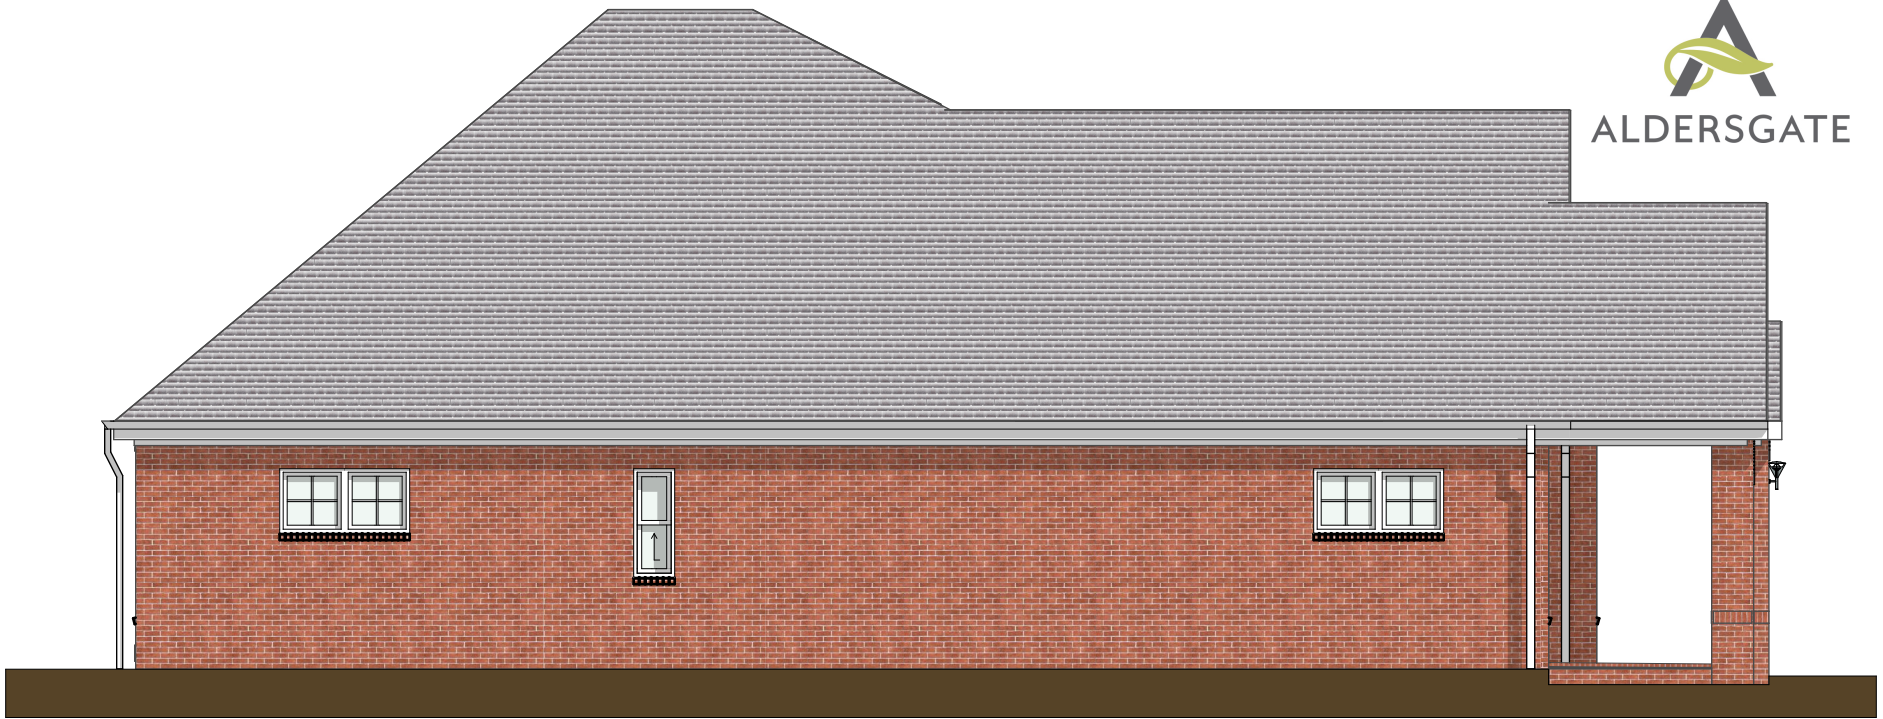

Sequoia  
2158 Square Feet

Front Elevation

Back Elevation

ALDERSGATE

Side Elevation

Side Elevation

Sequoia

Sequoia  
2158 Square Feet

Front Elevation

Back Elevation

Sequoia

ALDERSGATE

Side Elevation

Side Elevation

Sequoia

2158 square feet - Plan Back Porch Open

Sequoia

Back Elevation Screened Option

Back Elevation Sunroom Option

Sequoia

Back Elevation Screened Option

Back Elevation Sunroom Option

Sequoia

2158 square feet - Plan Back Porch Screened Option

2158 square feet - Plan Back Porch Sunroom Option