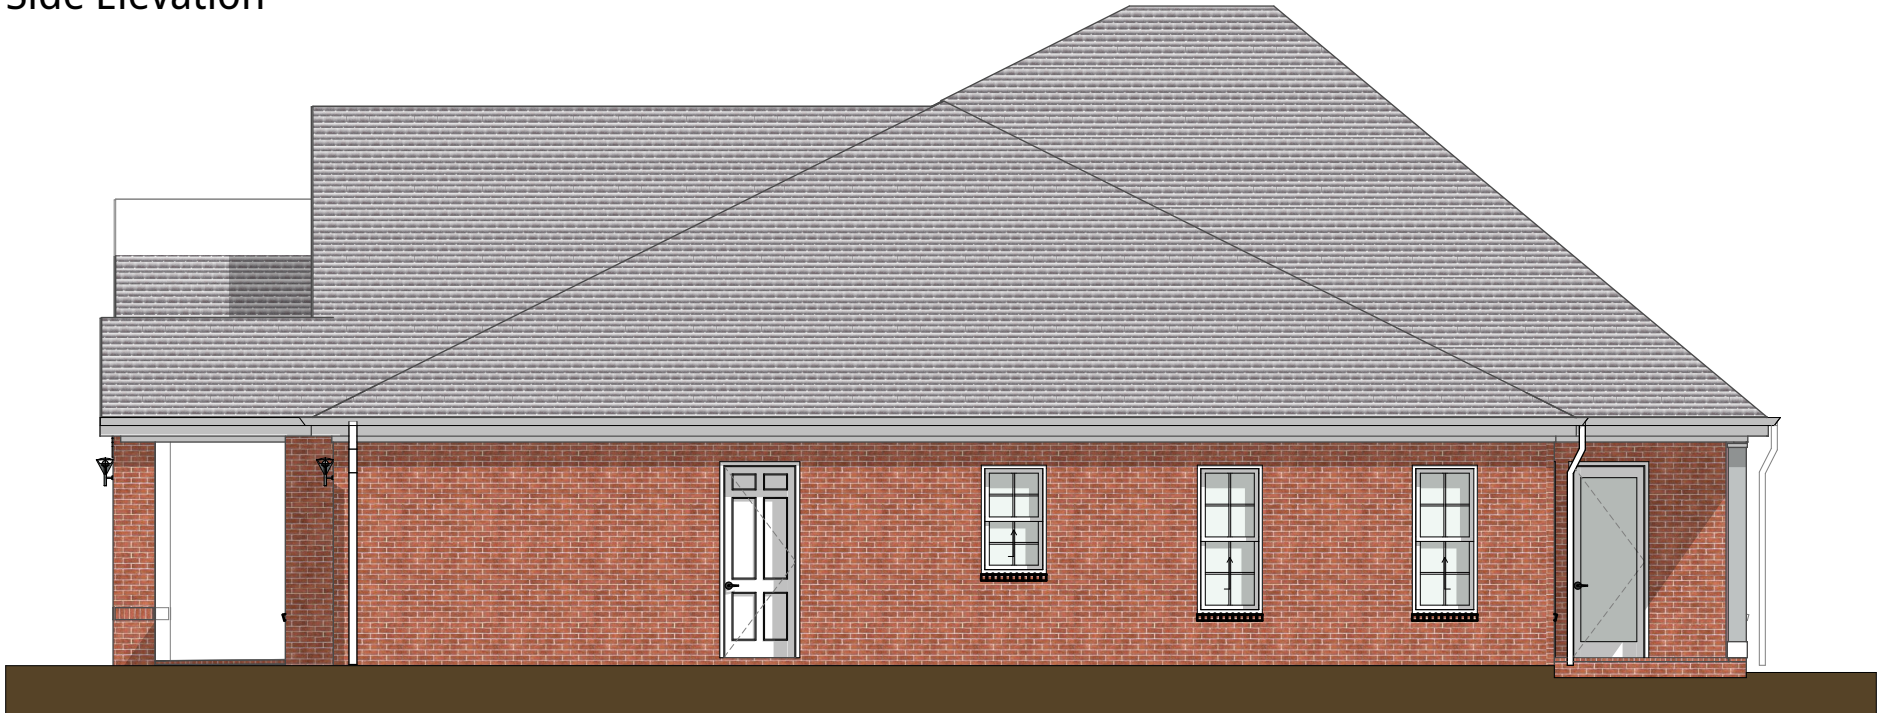

Sequoia  
2158 Square Feet

Front Elevation

Back Elevation

ALDERSGATE

Side Elevation

Side Elevation

Sequoia

Sequoia  
2158 Square Feet

Front Elevation

Back Elevation

Sequoia

ALDERSGATE

Side Elevation

Side Elevation

Sequoia

2158 square feet - Plan Back Porch Open

Sequoia

Back Elevation Screened Option

Back Elevation Sunroom Option

Sequoia

Back Elevation Screened Option

Back Elevation Sunroom Option

Sequoia

2158 square feet - Plan Back Porch Screened Option

2158 square feet - Plan Back Porch Sunroom Option