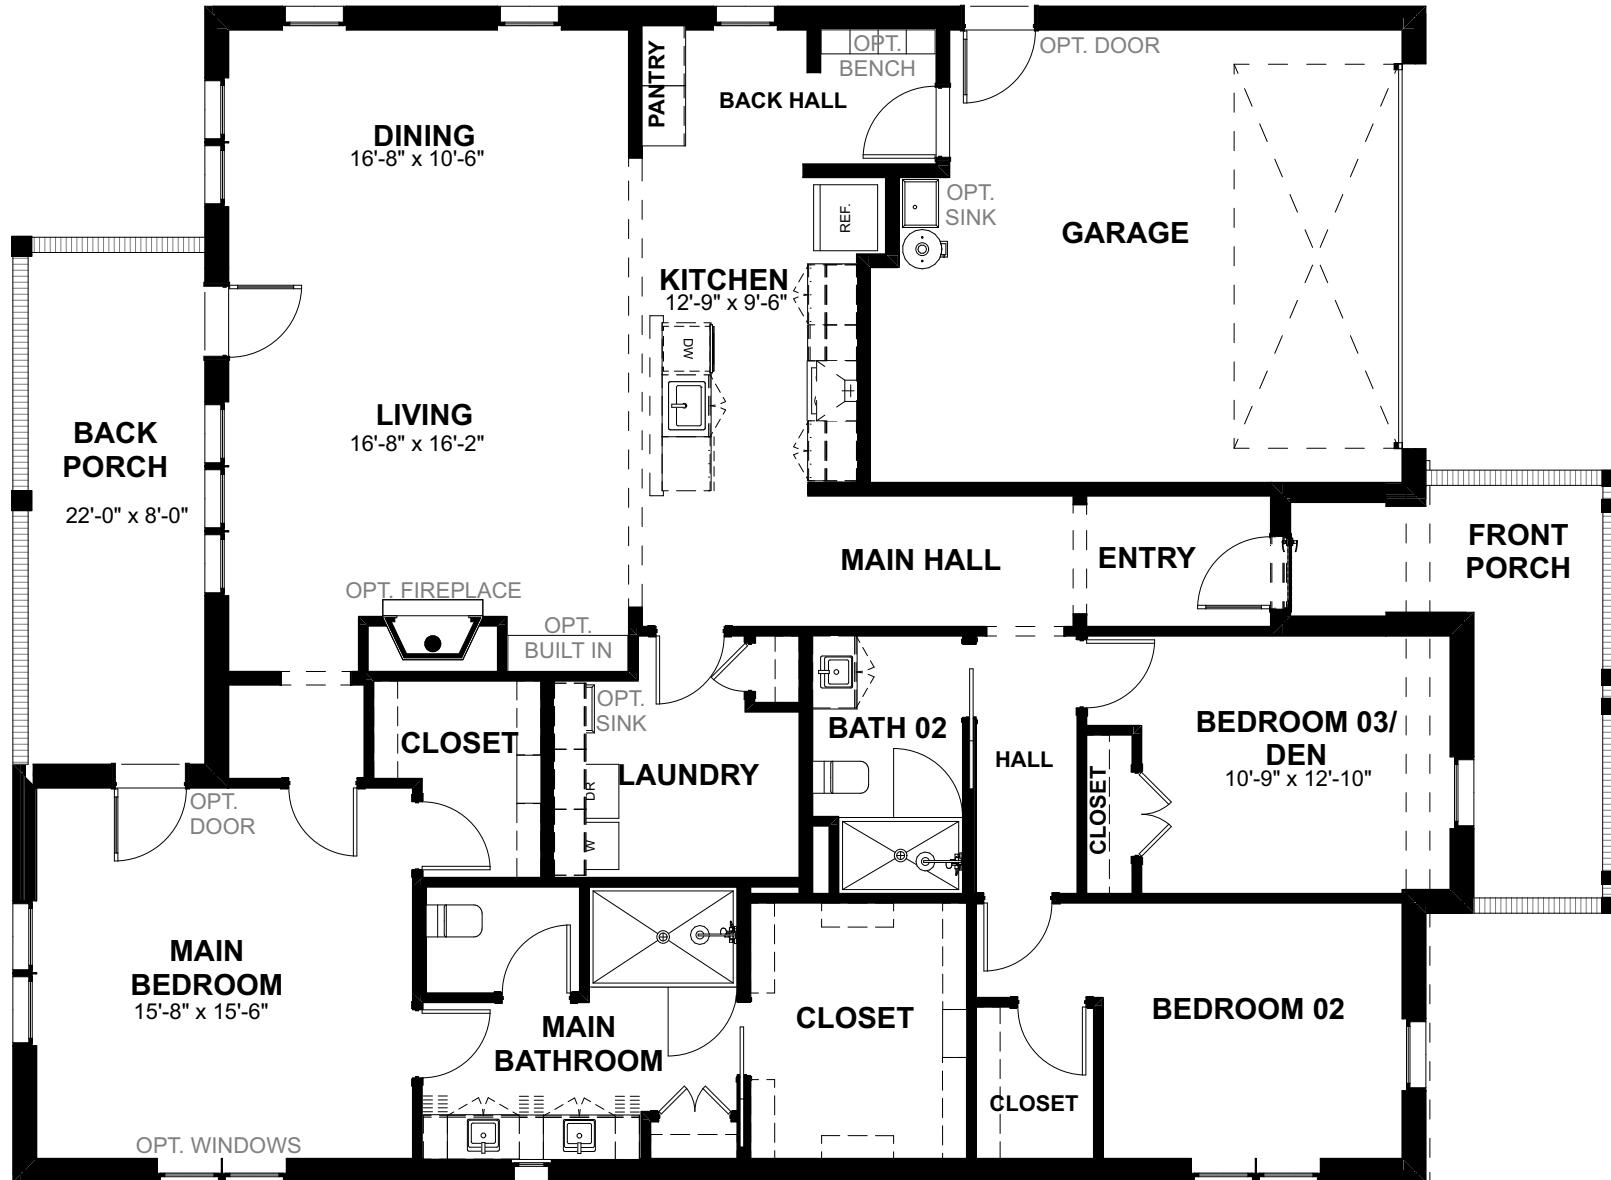

Sequoia  
2158 Square Feet

Front Elevation

Back Elevation

ALDERSGATE

Side Elevation

Side Elevation

Sequoia

Sequoia  
2158 Square Feet

Front Elevation

Back Elevation

Sequoia

ALDERSGATE

Side Elevation

Side Elevation

Sequoia

2158 square feet - Plan Back Porch Open

Sequoia

Back Elevation Screened Option

Back Elevation Sunroom Option

Sequoia

Back Elevation Screened Option

Back Elevation Sunroom Option

Sequoia

2158 square feet - Plan Back Porch Screened Option

2158 square feet - Plan Back Porch Sunroom Option