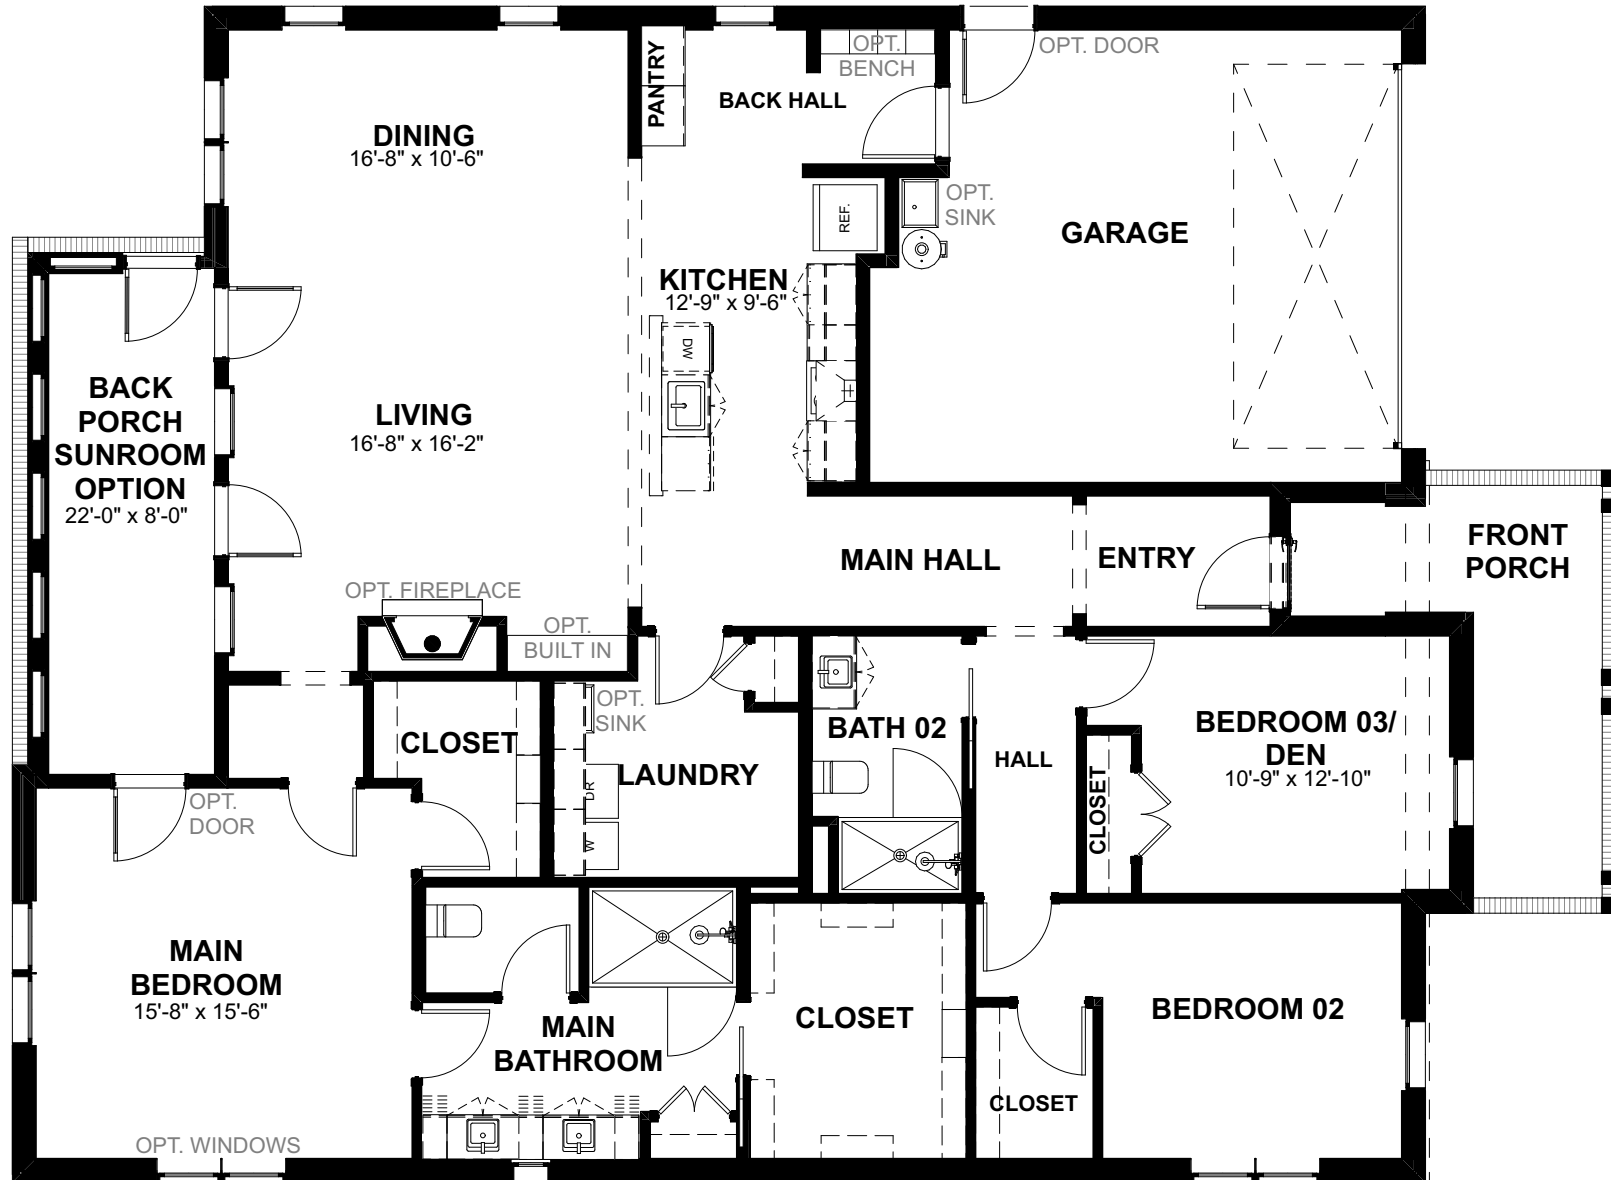

Front Elevation

Back Elevation

Sequoia

ALDERSGATE

Side Elevation

Side Elevation

Sequoia

2158 square feet - Plan Back Porch Open

Sequoia

Back Elevation Screened Option

Back Elevation Sunroom Option

Sequoia

Back Elevation Screened Option

Back Elevation Sunroom Option

Sequoia

2158 square feet - Plan Back Porch Screened Option

2158 square feet - Plan Back Porch Sunroom Option