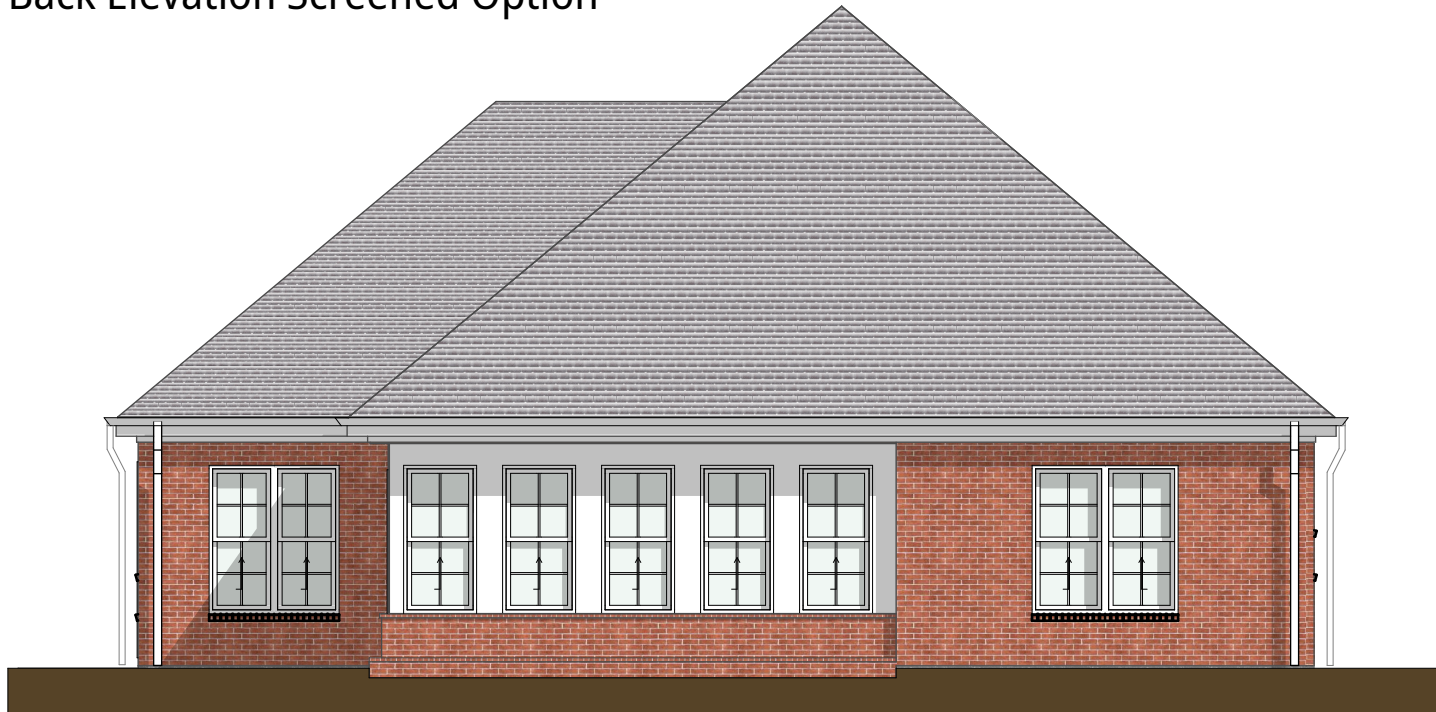

Sequoia  
2158 Square Feet

Front Elevation

Back Elevation

ALDERSGATE

Side Elevation

Side Elevation

Sequoia

Sequoia  
2158 Square Feet

Front Elevation

Back Elevation

Sequoia

ALDERSGATE

Side Elevation

Side Elevation

Sequoia

2158 square feet - Plan Back Porch Open

Sequoia

Back Elevation Screened Option

Back Elevation Sunroom Option

Sequoia

Back Elevation Screened Option

Back Elevation Sunroom Option

Sequoia

2158 square feet - Plan Back Porch Screened Option

2158 square feet - Plan Back Porch Sunroom Option