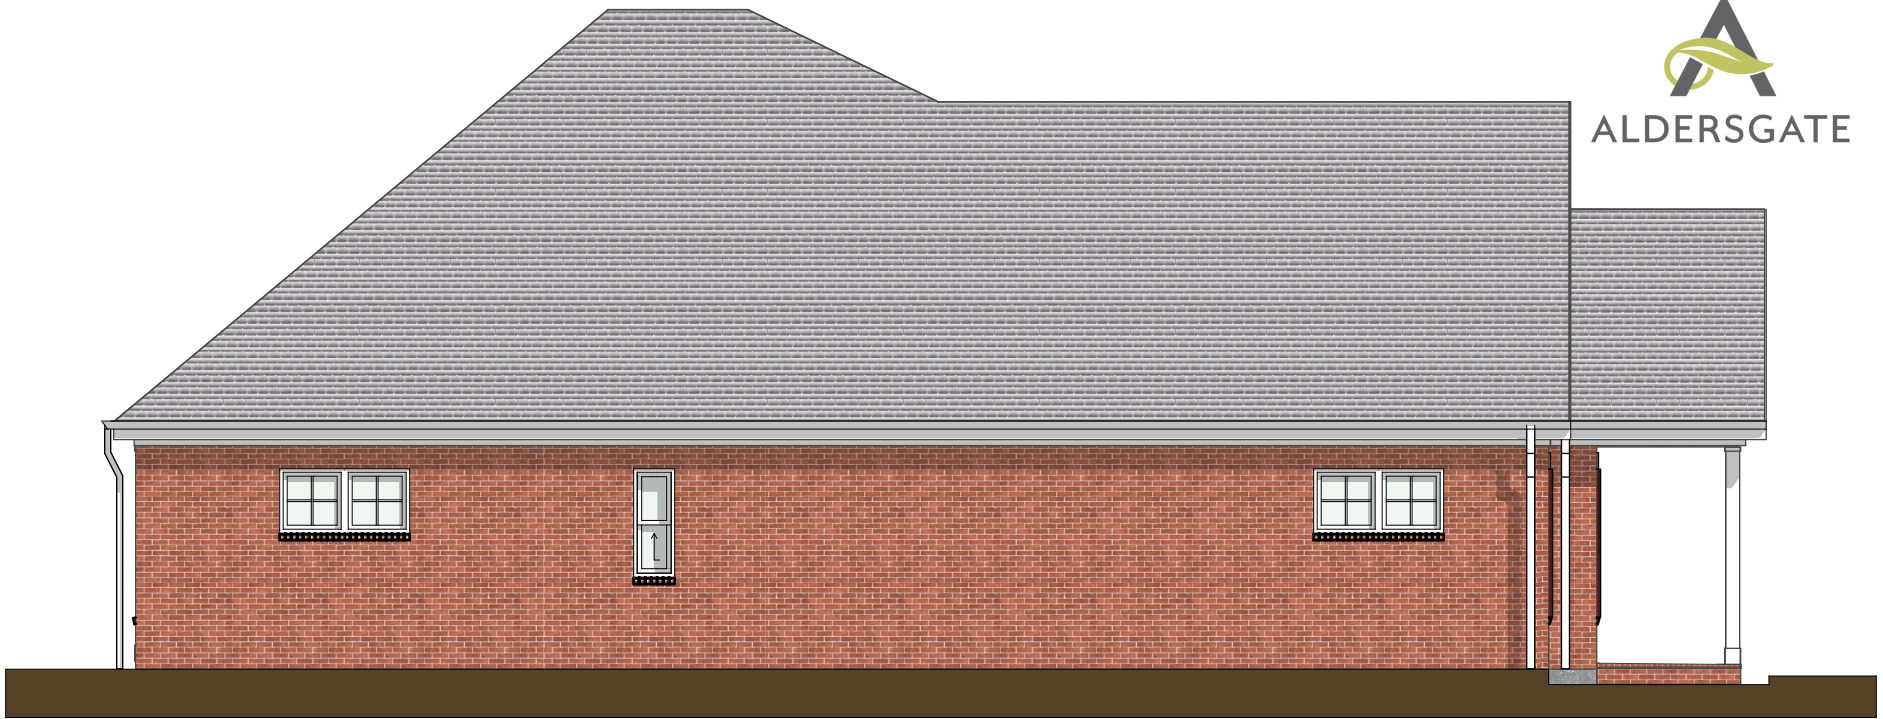

Sequoia  
2158 Square Feet

Front Elevation

Back Elevation

ALDERSGATE

Side Elevation

Side Elevation

Sequoia

Sequoia  
2158 Square Feet

Front Elevation

Back Elevation

Sequoia

ALDERSGATE

Side Elevation

Side Elevation

Sequoia

2158 square feet - Plan Back Porch Open

Sequoia

Back Elevation Screened Option

Back Elevation Sunroom Option

Sequoia

Back Elevation Screened Option

Back Elevation Sunroom Option

Sequoia

2158 square feet - Plan Back Porch Screened Option

2158 square feet - Plan Back Porch Sunroom Option