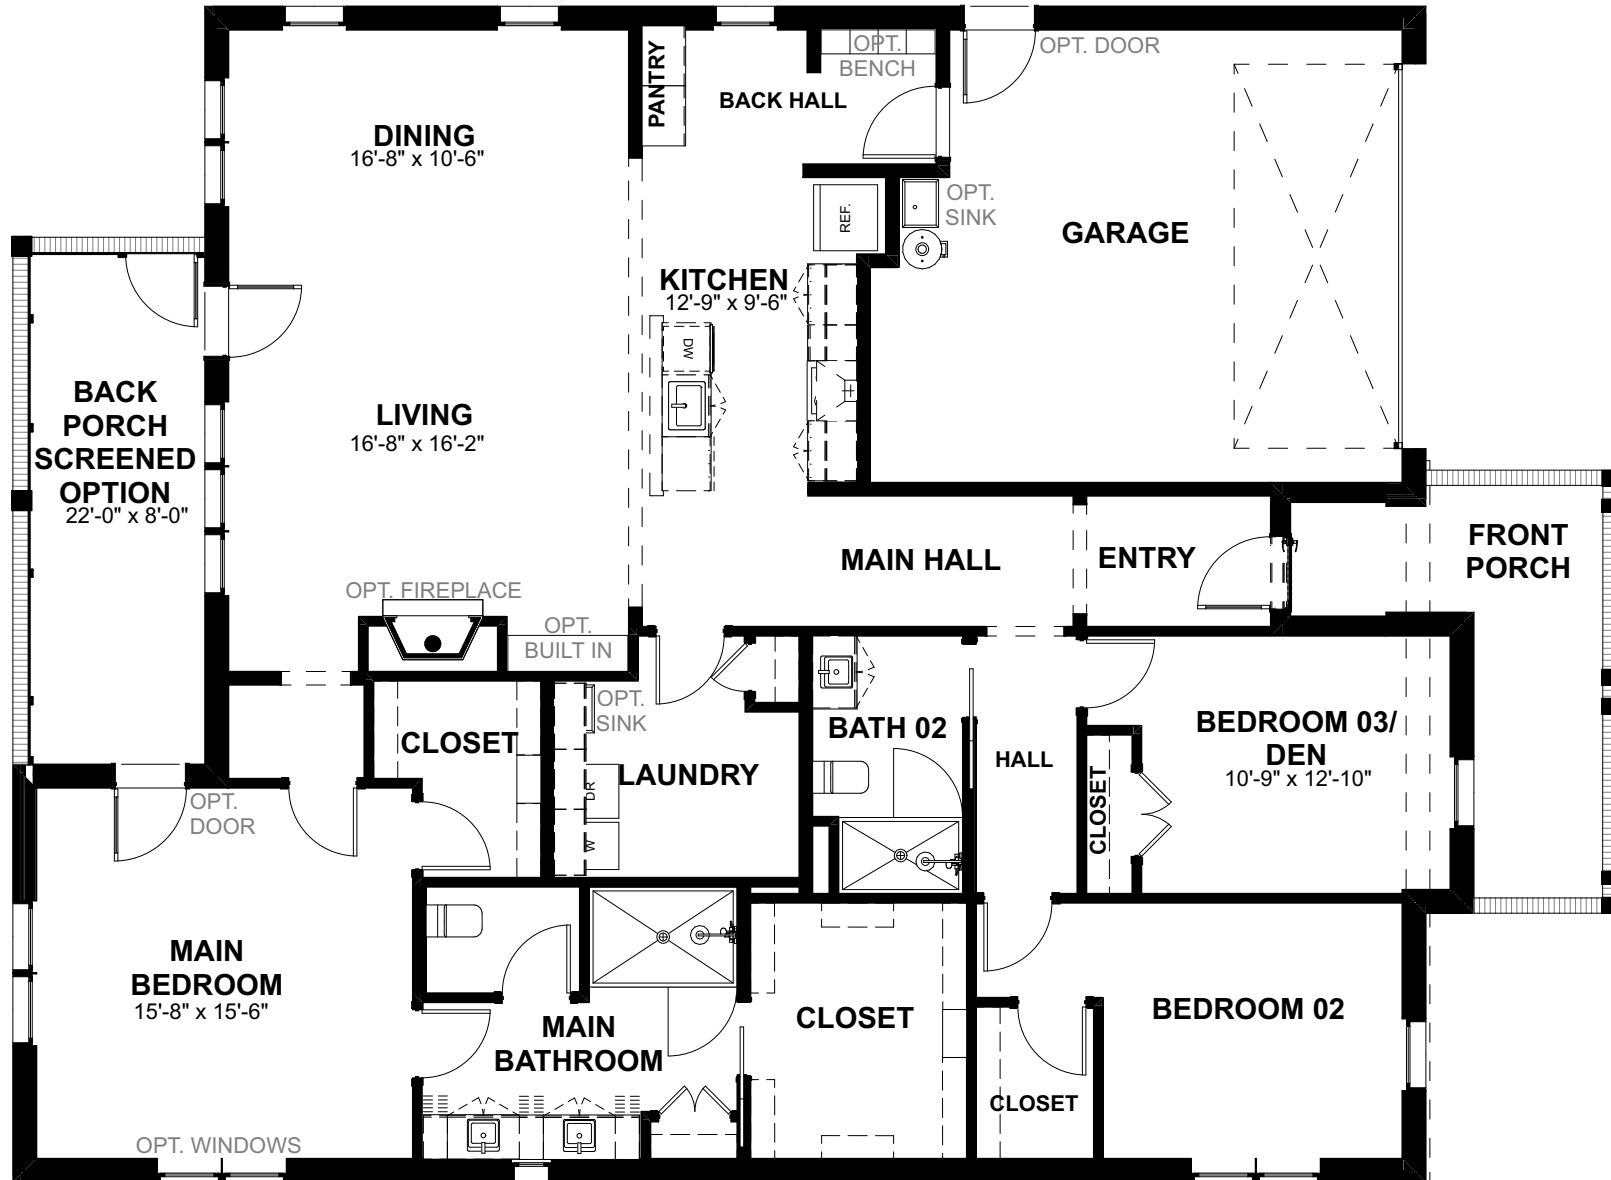

Front Elevation

Back Elevation

Sequoia

ALDERSGATE

Side Elevation

Side Elevation

Sequoia

2158 square feet - Plan Back Porch Open

Sequoia

Back Elevation Screened Option

Back Elevation Sunroom Option

Sequoia

Back Elevation Screened Option

Back Elevation Sunroom Option

Sequoia

2158 square feet - Plan Back Porch Screened Option

2158 square feet - Plan Back Porch Sunroom Option