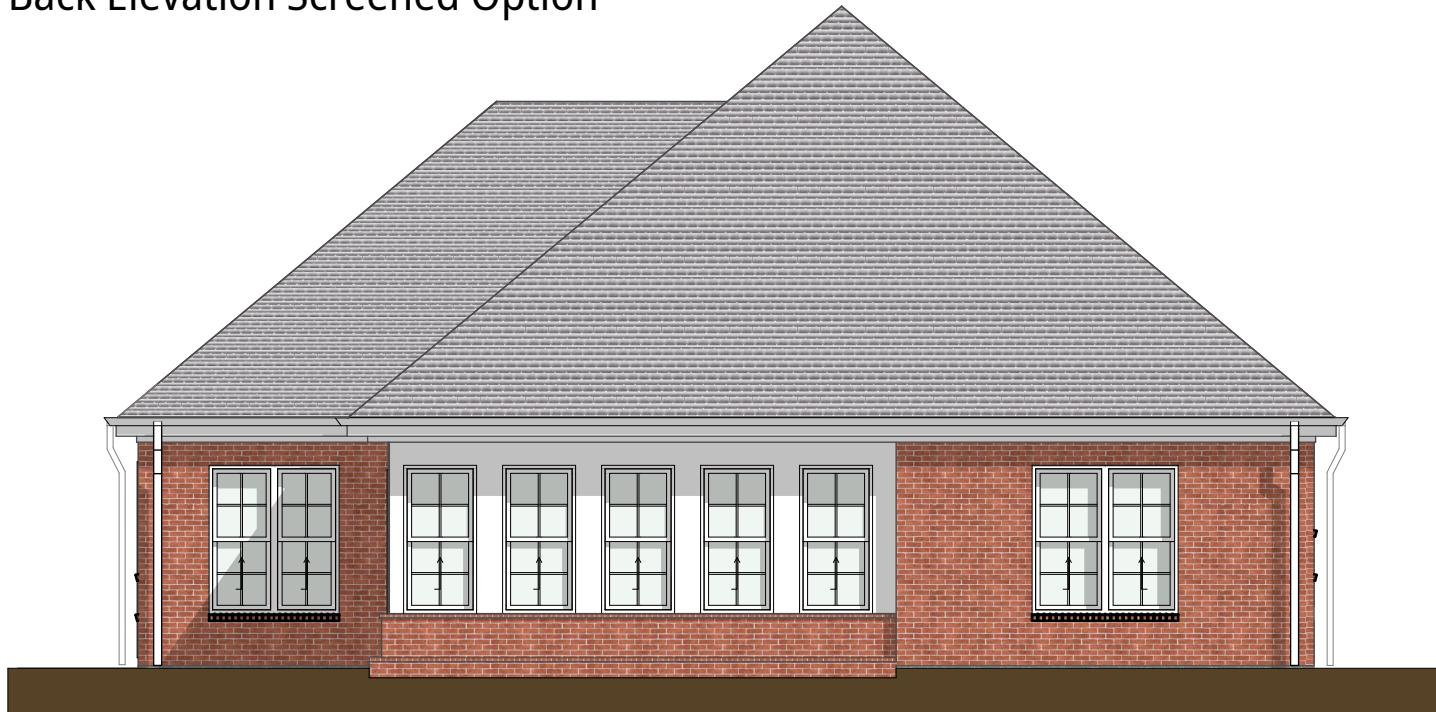

Sequoia  
2158 Square Feet

Front Elevation

Back Elevation

ALDERSGATE

Side Elevation

Side Elevation

Sequoia

Sequoia  
2158 Square Feet

Front Elevation

Back Elevation

Sequoia

ALDERSGATE

Side Elevation

Side Elevation

Sequoia

2158 square feet - Plan Back Porch Open

Sequoia

Back Elevation Screened Option

Back Elevation Sunroom Option

Sequoia

Back Elevation Screened Option

Back Elevation Sunroom Option

Sequoia

2158 square feet - Plan Back Porch Screened Option

2158 square feet - Plan Back Porch Sunroom Option