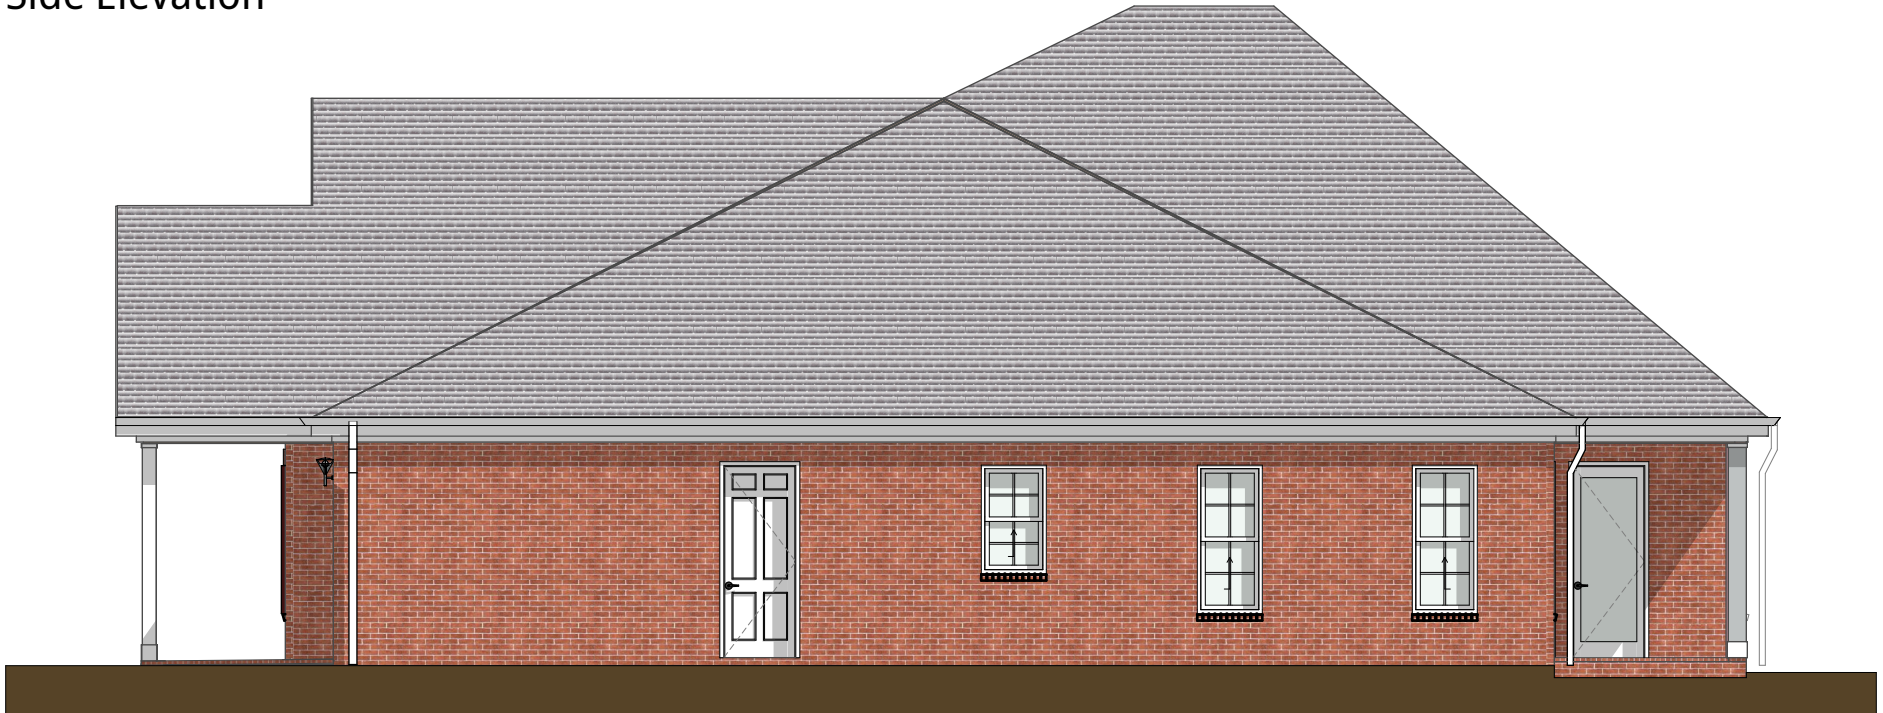

Sequoia  
2158 Square Feet

Front Elevation

Back Elevation

ALDERSGATE

Side Elevation

Side Elevation

Sequoia

Sequoia  
2158 Square Feet

Front Elevation

Back Elevation

Sequoia

ALDERSGATE

Side Elevation

Side Elevation

Sequoia

2158 square feet - Plan Back Porch Open

Sequoia

Back Elevation Screened Option

Back Elevation Sunroom Option

Sequoia

Back Elevation Screened Option

Back Elevation Sunroom Option

Sequoia

2158 square feet - Plan Back Porch Screened Option

2158 square feet - Plan Back Porch Sunroom Option