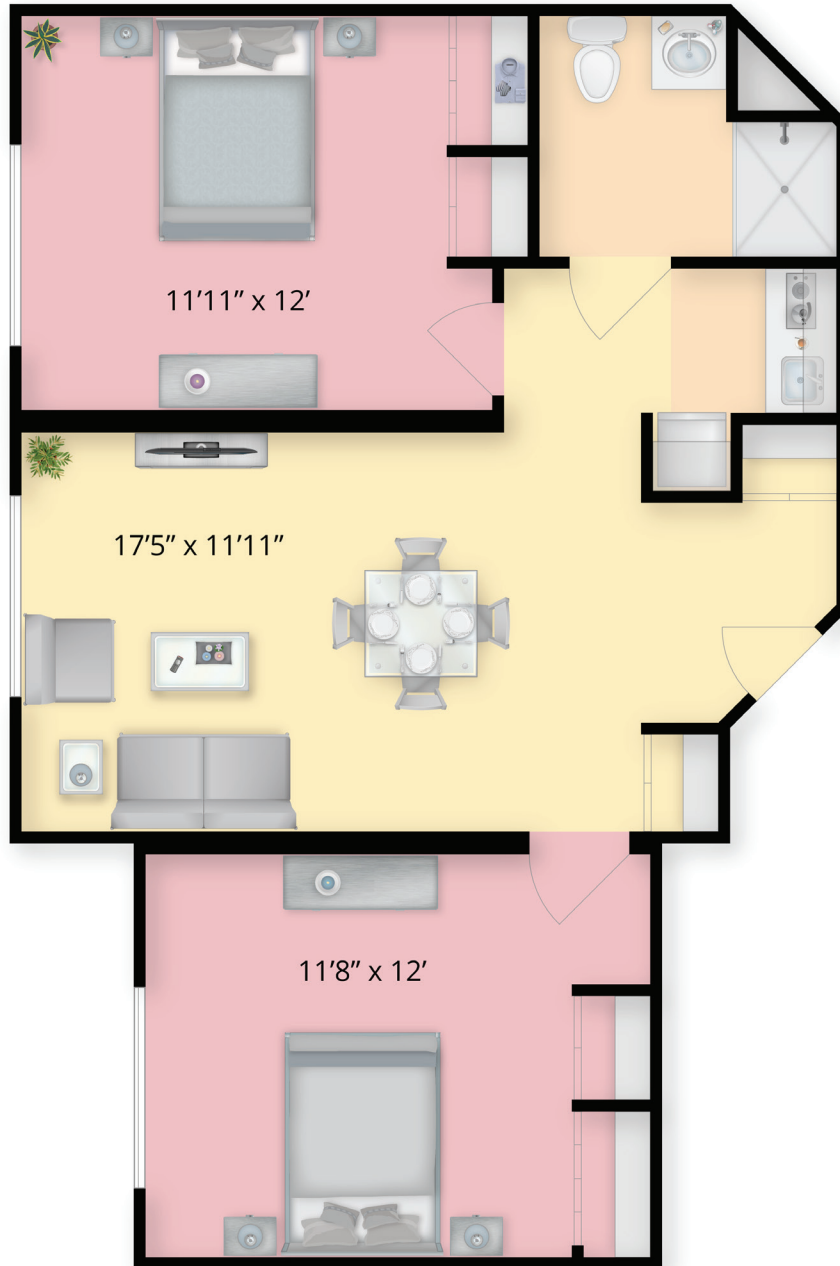

The Tulip

782 Sq. Ft
2 Bedroom
1 Bathroom

The Tulip