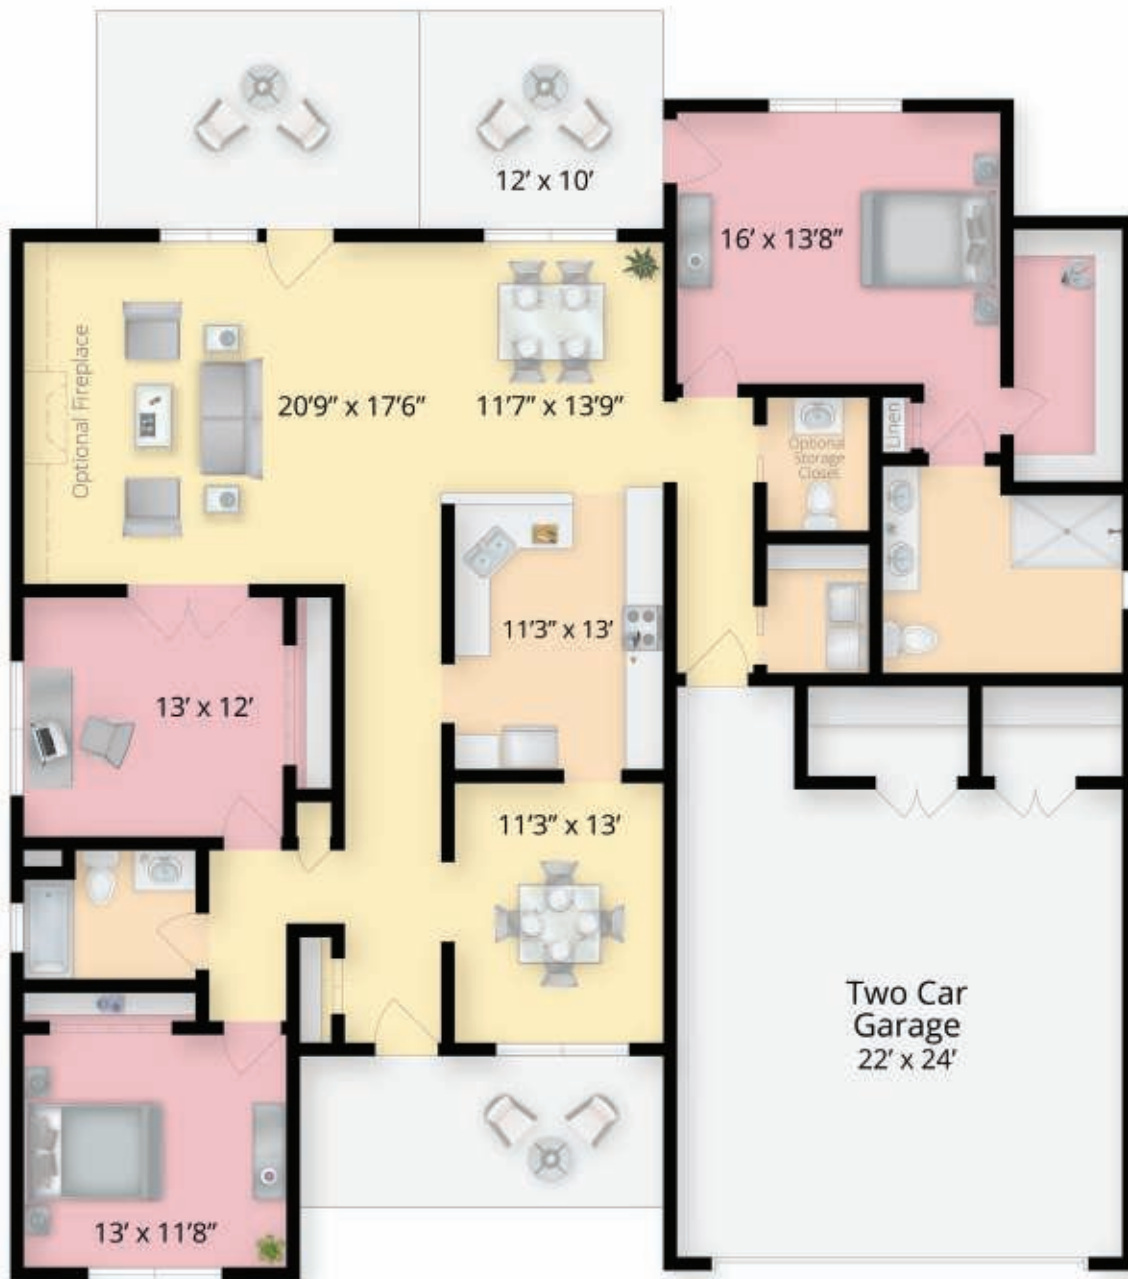

The Redwood

2035 Sq. Ft
2 Bedroom
2.5 Bathroom

The Redwood