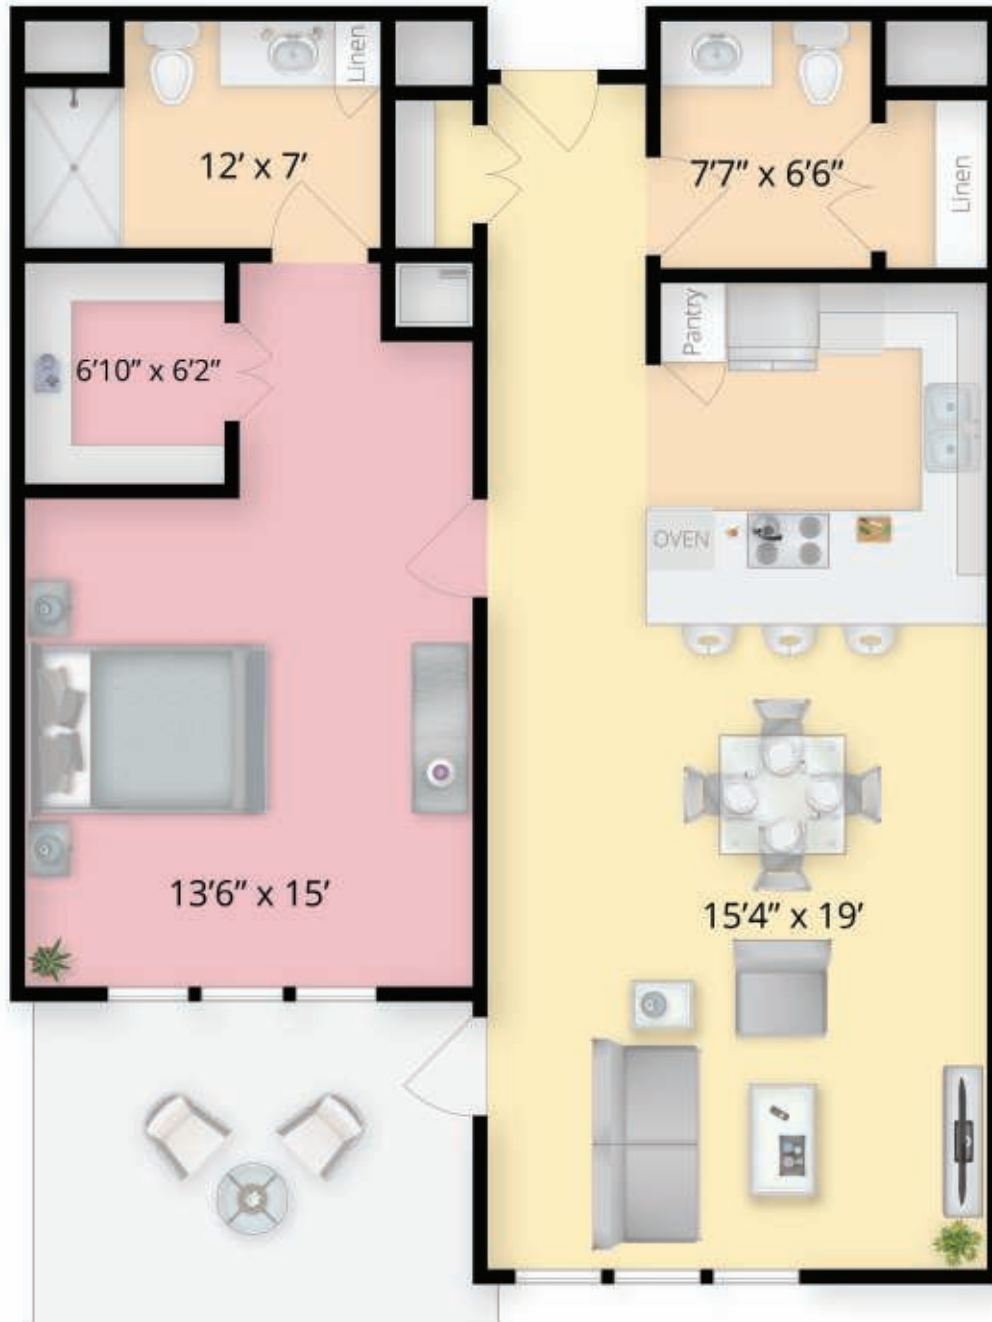

The Badin

985 Sq. Ft
1 Bedroom
1.5 Bathroom

The Badin